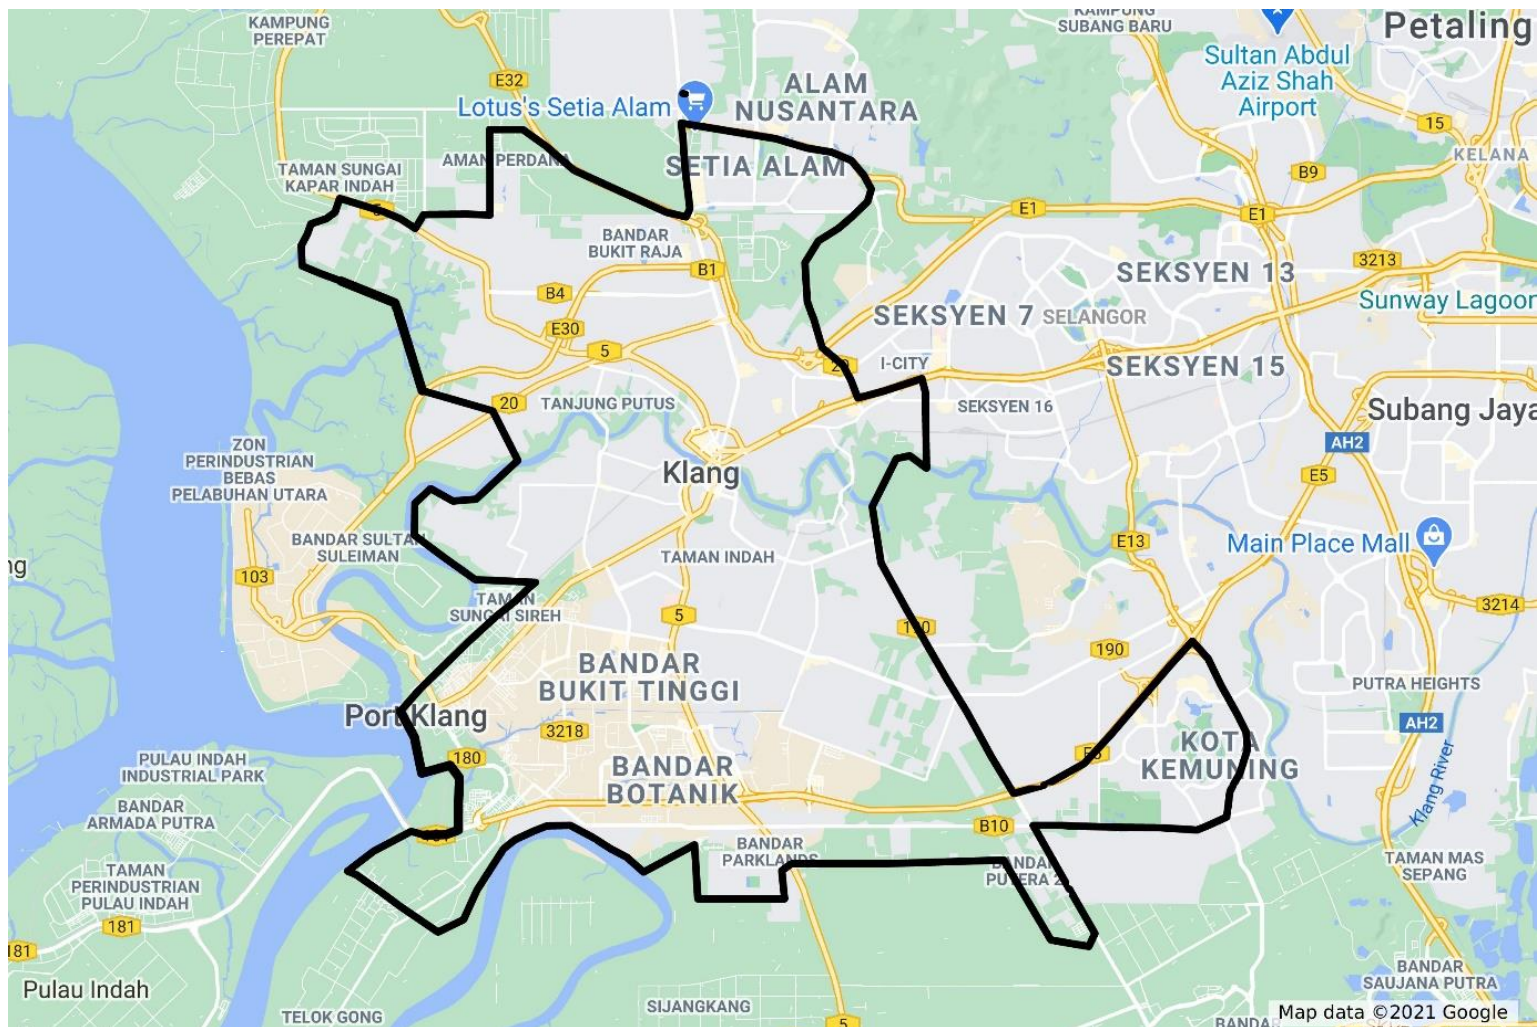

# AREA COVERED by HOSPICE KLANG

Note:

\*To view locations in more details, ... Use “Goggle Maps”, go to same area on the map, then enlarge view to see details.

\*To confirm if area is covered, ... Call the Centre (03-33184774)